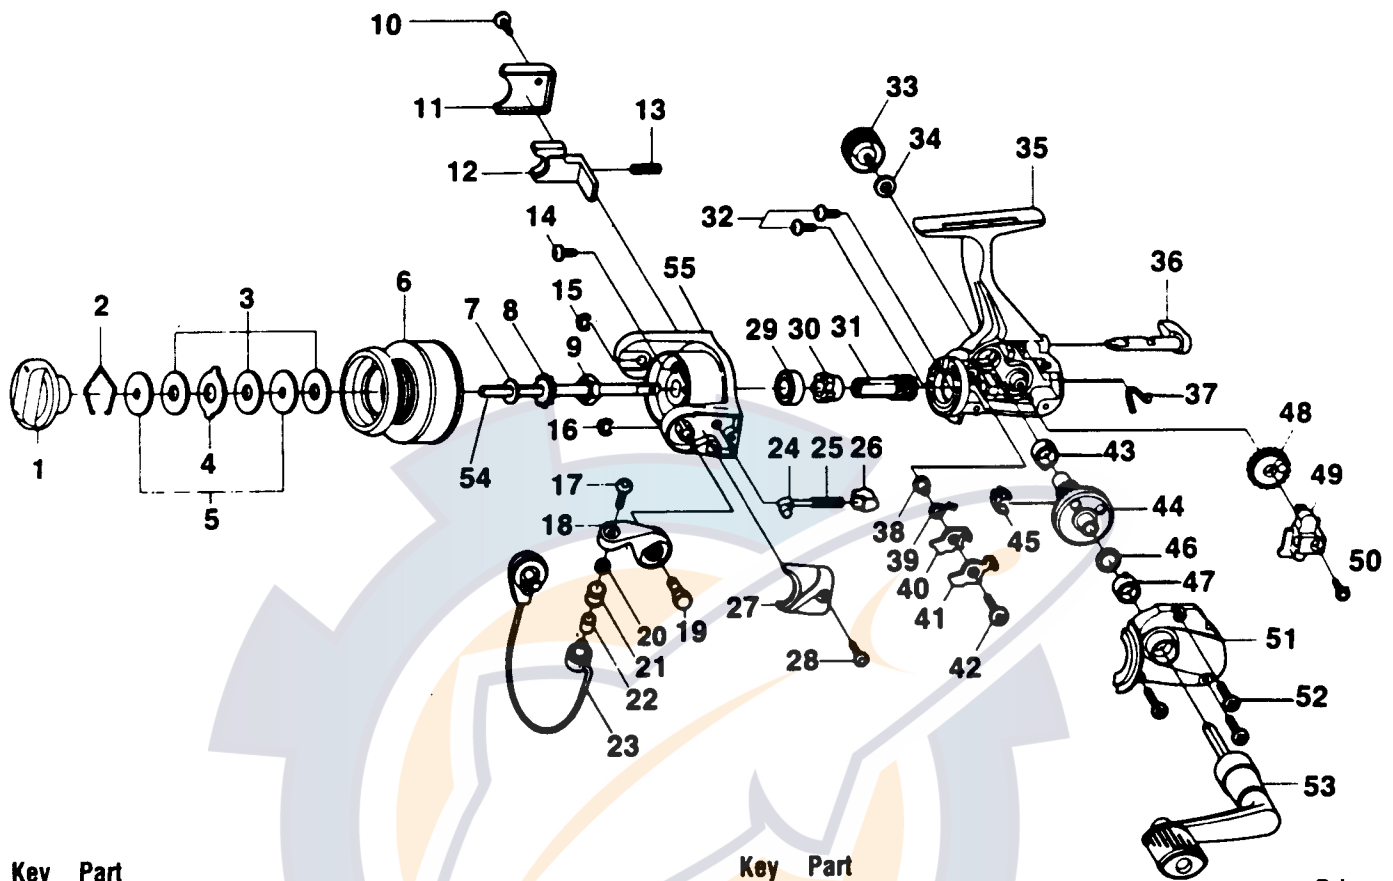

# QUANTUM XG1

Key No.	Part No.	Description	Price	Key No.	Part No.	Description	Price
1	GU332-01	Drag Knob Assembly	2.80	29	AQ028-01	Ball Bearing	6.55
2	GU038-01	Drag Retainer	.25	30	GU060-01	Ratchet Gear	2.00
3	GU105-05	Drag Washer "B"	.65	31	GU011-01	Pinion Gear	1.60
4	GU081-01	Drag Washer "A"	.50	32	GU077-01	Bearing Screw	.15
5	GU080-01	Drag Washer "D"	.50	33	GU073-01	Handle Screw Cap	.60
6	XU321-10	Spool Assembly	9.85	34	GU105-01	Handle Cap Washer	.10
7	GU105-06	Spool Adjustment Washer	.35	35	GU001-22	Body	3.00
8	GU037-01	Click Gear	.50	36	GU090-01	Anti Reverse Stopper Lever	1.45
9	GU006-01	Rotor Nut	.30	37	GU089-01	Anti Reverse Lever Spring	.50
10	GU077-02	Kick Lever Cover Scrw	.15	38	GU091-01	Anti Reverse Pawl Post	.25
11	GU046-01	Kick Lever Cover	.20	39	GU061-01	Anti Reverse Pawl Spring	.35
12	GU019-01	Kick Lever	.40	40	GU063-01	Anti-Reverse Pawl "A"	.45
13	KQ049-01	Kick Lever Spring	.25	41	GU074-01	Anti-Reverse Pawl "B"	.45
14	GU077-04	Rotor Nut Lock Screw	.15	42	GU077-05	Anti-Reverse Pawl Screw	.15
15	KQ034-01	E-Clip	.15	43	GU027-01	Gear Shaft Bushing	.80
16	KQ034-01	E-Clip	.15	44	GU012-01	Drive Gear	2.80
17	KQ108-01	Line Slider Screw	.30	45	GU086-01	Silent Cam	.40
18	LU007-01	Arm Lever	.75	46	GU105-08	Drive Gear Adj. Washer	.15
19	GU051-02	Arm Lever Pin	.45	47	GU027-01	Body Cover Bushing	.80
20	GU105-07	Line Roller Washer	.15	48	GU053-01	Oscillator Gear	.85
21	MT004-01	Line Roller	1.20	49	GU025-01	Oscillator Slider	.85
22	MT016-02	Line Roller Bushing	.75	50	GU100-01	Main Shaft Scr4w	.15
23	GU347-02	Bail Assembly	3.55	51	GU023-22	Body Cover	1.65
24	KQ031-01	Arm Lever Spring Pin	.25	52	GU057-01	Body Cover Screw	.15
25	KQ049-03	Arm Lever Spring	.35	53	GU318-31	Handle Assembly	4.20
26	QL020-01	Arm Lever Spring Holder	.30	54	GU015-01	Main Shaft	1.85
27	LU087-01	Arm Lever Spring Cover	.20	55	GU009-16	Rotor	2.60
28	GU077-02	Arm Lever Cover Screw	.15				